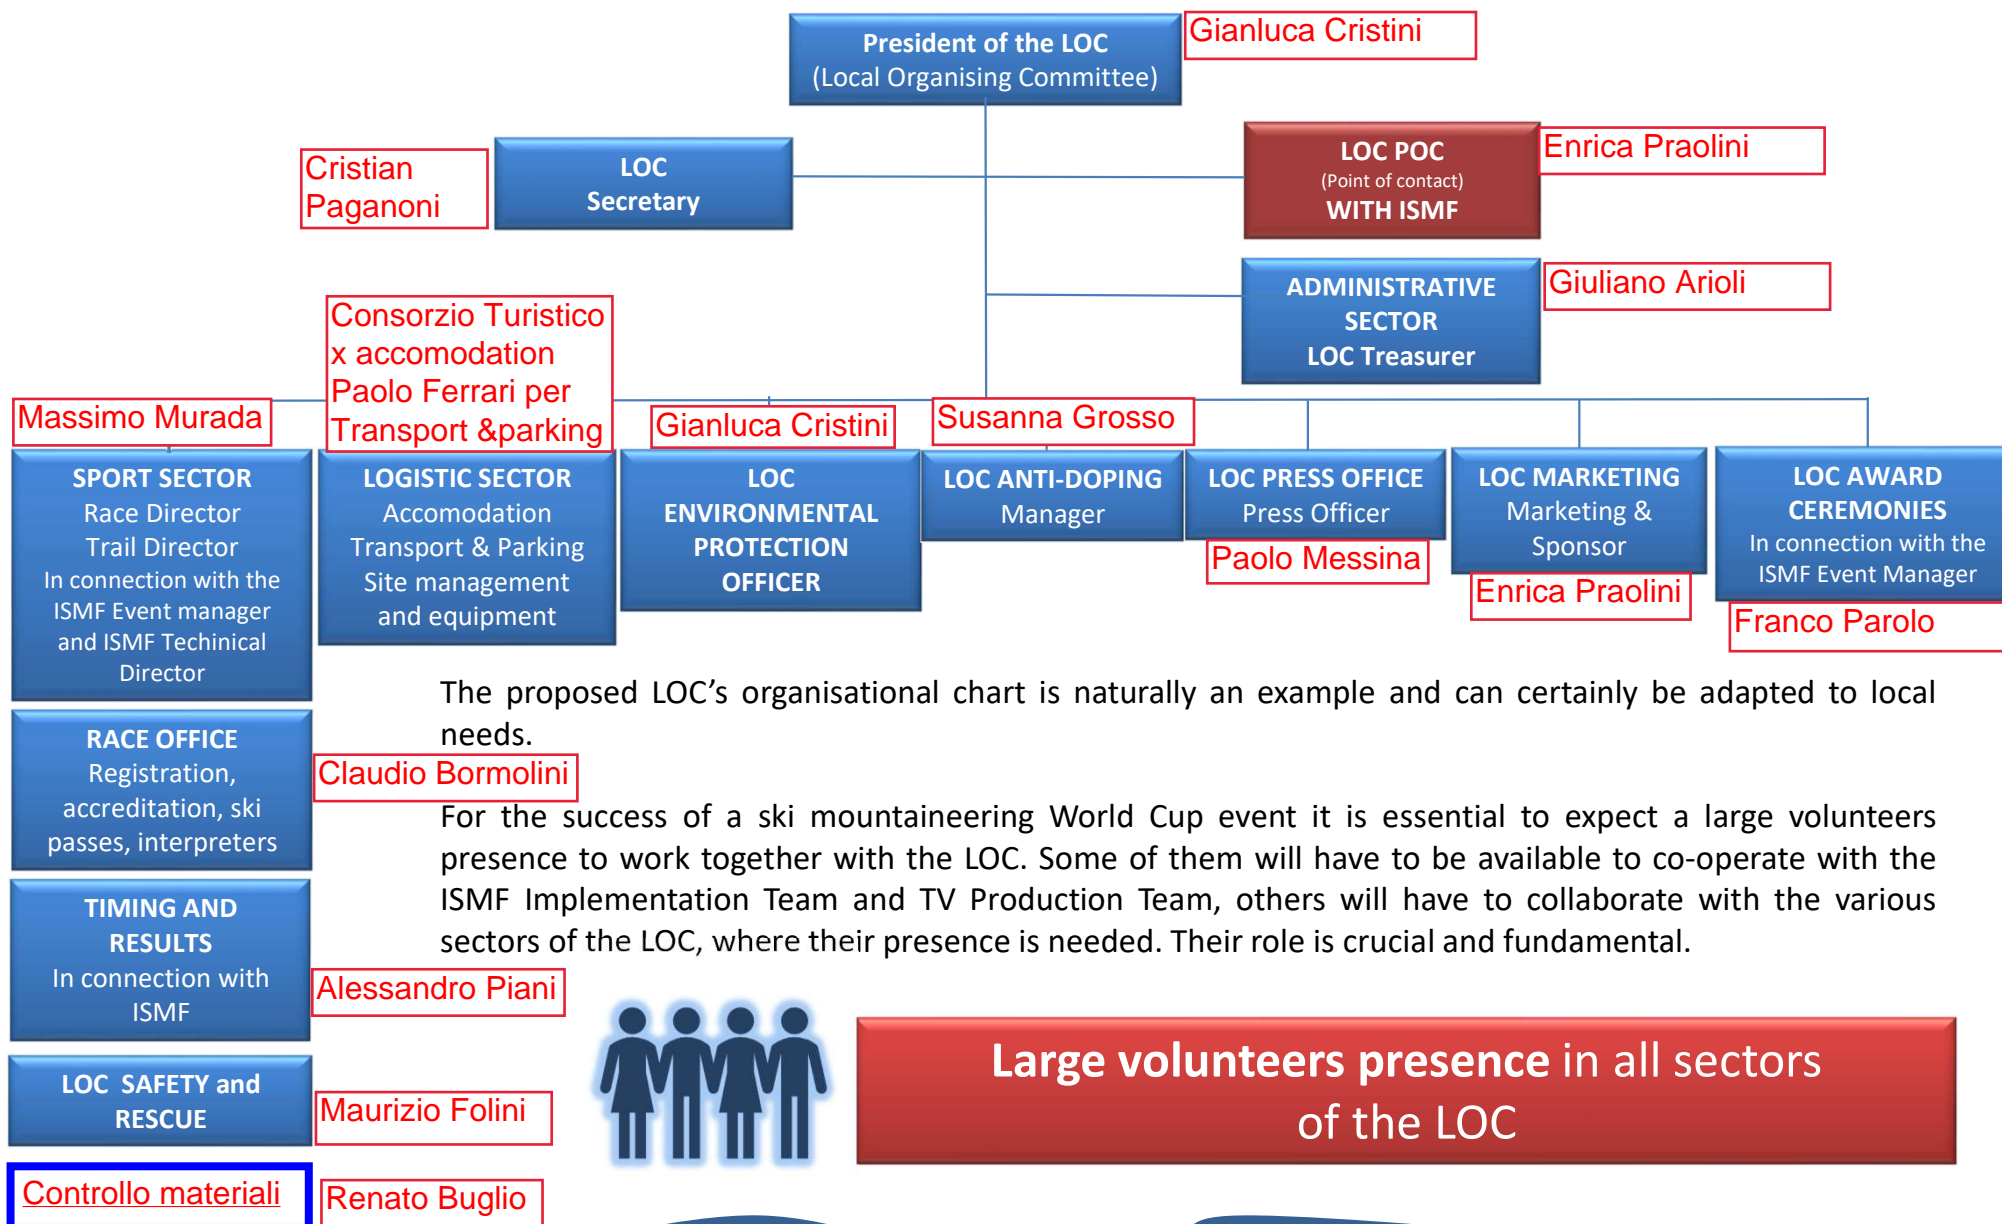

LOC - Local Organiser Committee

The proposed LOC's organisational chart is naturally an example and can certainly be adapted to local needs.

For the success of a ski mountaineering World Cup event it is essential to expect a large volunteers presence to work together with the LOC. Some of them will have to be available to co-operate with the ISMF Implementation Team and TV Production Team, others will have to collaborate with the various sectors of the LOC, where their presence is needed. Their role is crucial and fundamental.

Large volunteers presence in all sectors of the LOC